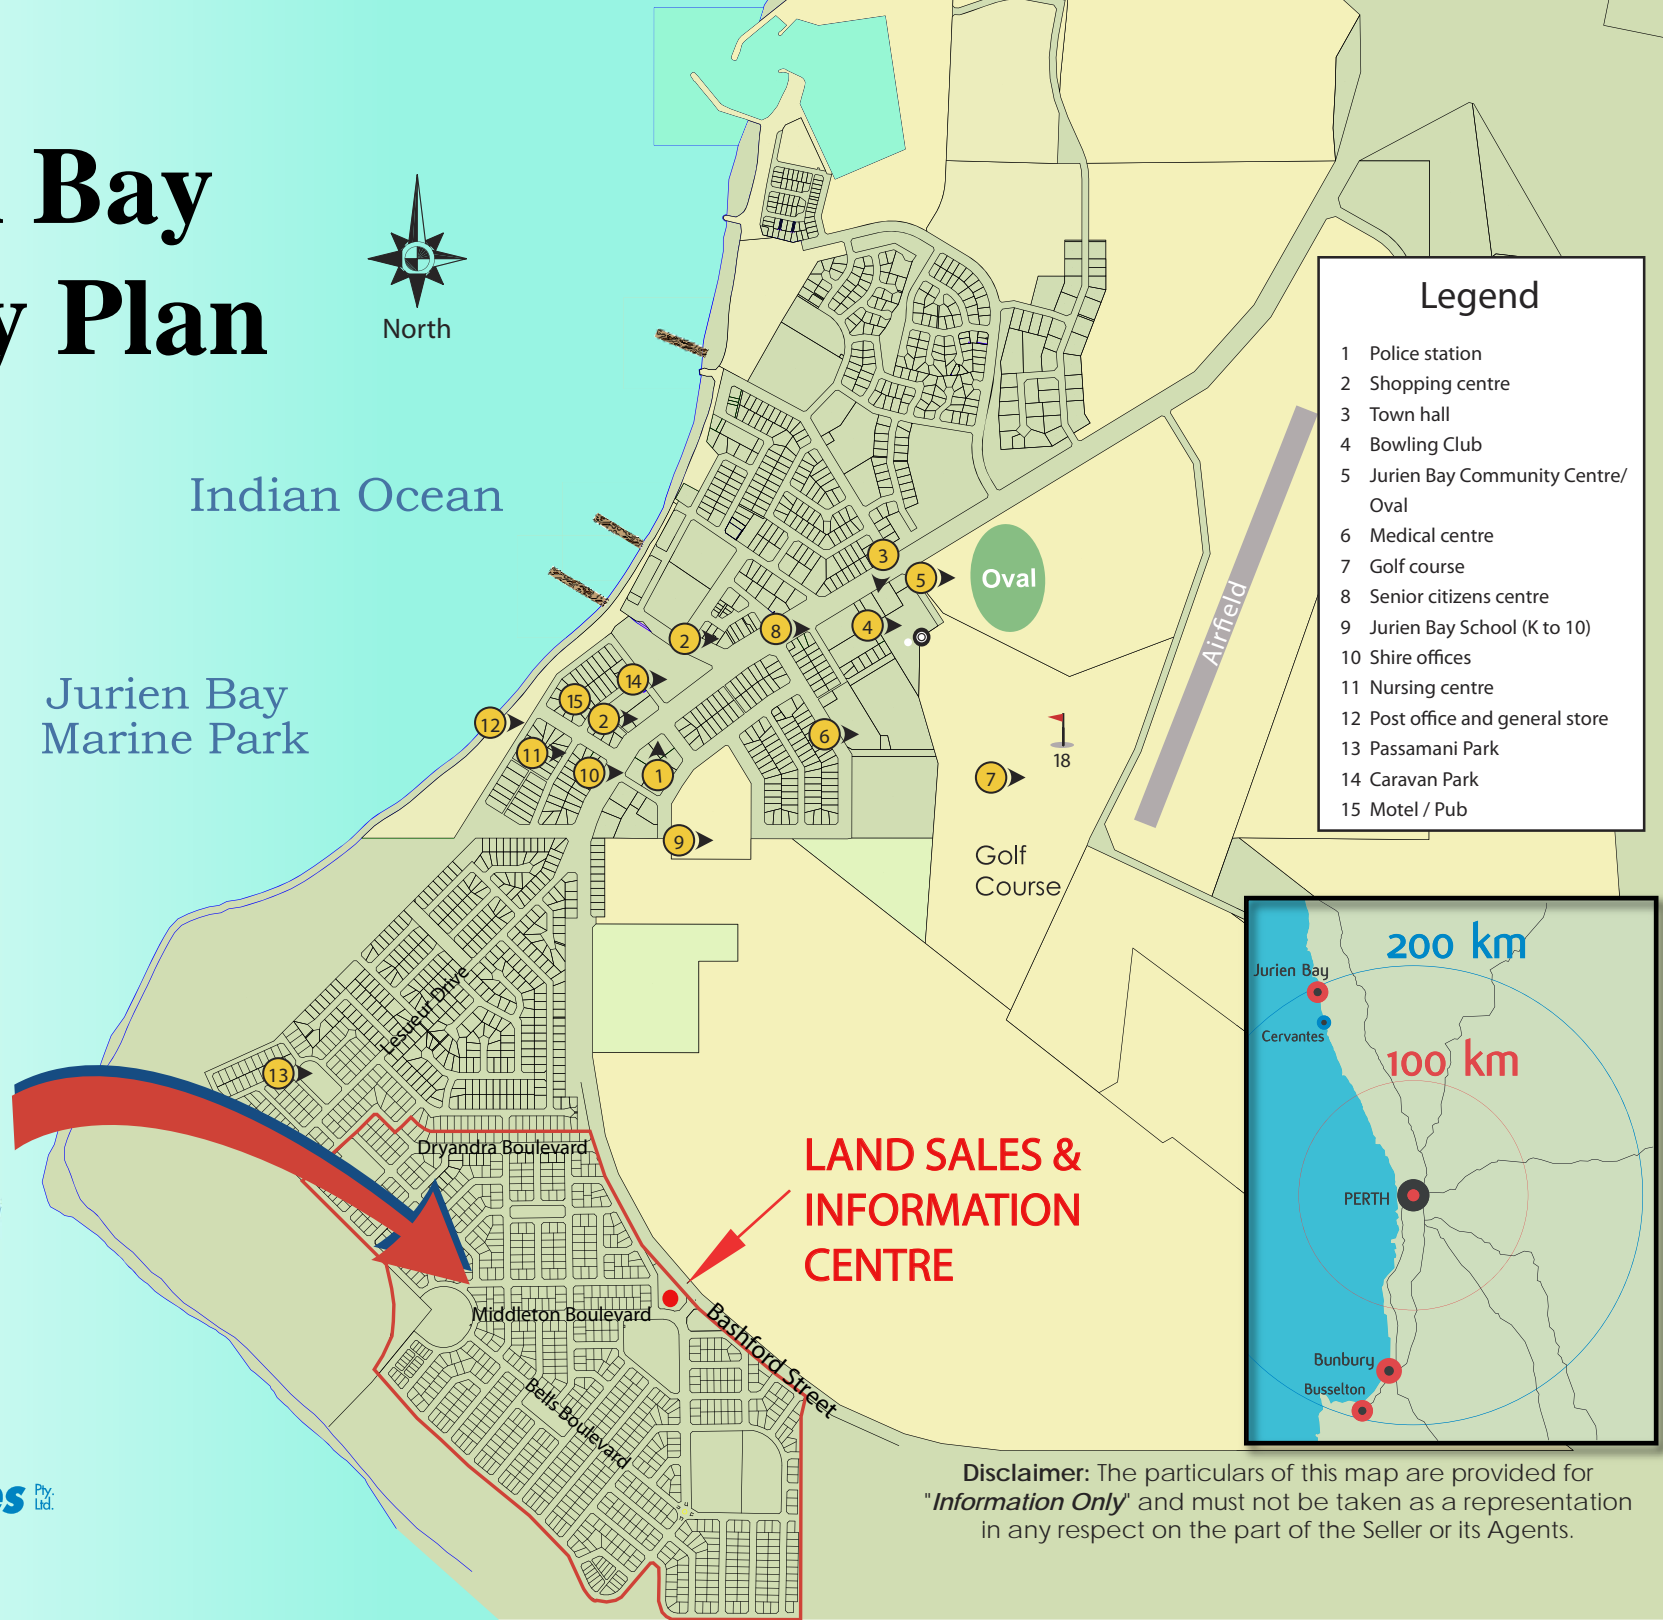

Jurien Bay Locality Plan

Indian Ocean

Jurien Bay
Marine Park

Legend

- 1 Police station
- 2 Shopping centre
- 3 Town hall
- 4 Bowling Club
- 5 Jurien Bay Community Centre/
Oval
- 6 Medical centre
- 7 Golf course
- 8 Senior citizens centre
- 9 Jurien Bay School (K to 10)
- 10 Shire offices
- 11 Nursing centre
- 12 Post office and general store
- 13 Passamani Park
- 14 Caravan Park
- 15 Motel / Pub

**LAND SALES &
INFORMATION
CENTRE**

Disclaimer: The particulars of this map are provided for "Information Only" and must not be taken as a representation in any respect on the part of the Seller or its Agents.