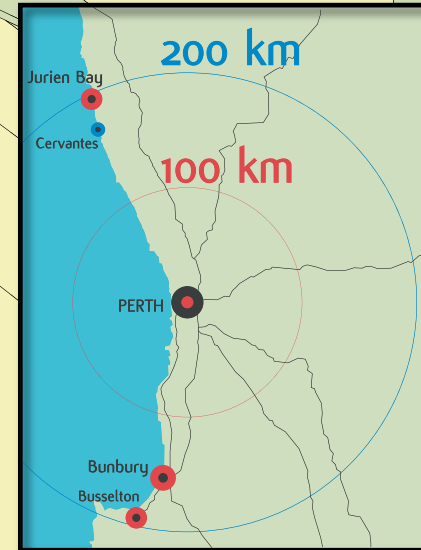

Jurien Bay Locality Plan

Indian Ocean

Jurien Bay
Marine Park

Legend

- 1 Police station
- 2 Shopping centre
- 3 Town hall
- 4 Bowling Club
- 5 Jurien Bay Community Centre/
Oval
- 6 Medical centre
- 7 Golf course
- 8 Senior citizens centre
- 9 Jurien Bay School (K to 10)
- 10 Shire offices
- 11 Nursing centre
- 12 Post office and general store
- 13 Passamani Park
- 14 Caravan Park
- 15 Motel / Pub

**LAND SALES &
INFORMATION
CENTRE**

Disclaimer: The particulars of this map are provided for "Information Only" and must not be taken as a representation in any respect on the part of the Seller or its Agents.